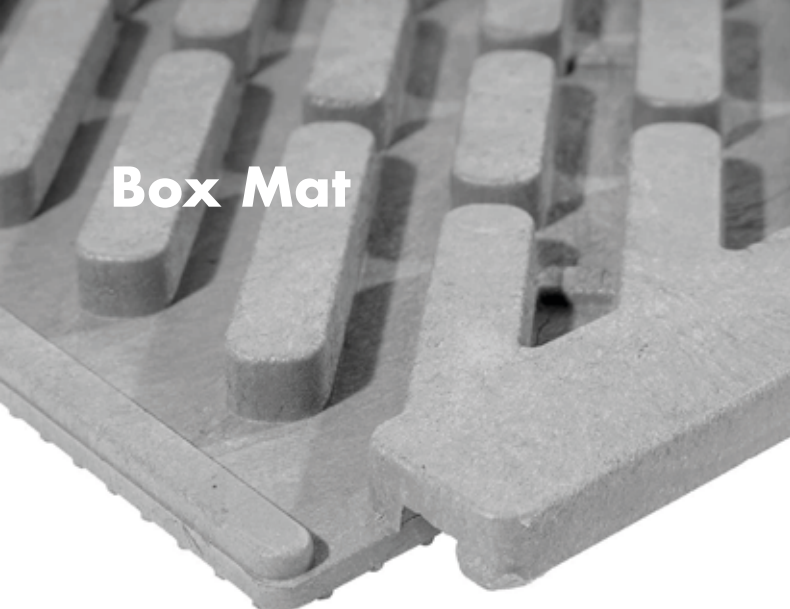

Box Mat

From recycled plastic we make surfaces for humans and animals sustainably better.

www.kunststoffmatten.de

Field of application:

Boxes and stables

Description:

This mat is well suited for use in horse boxes and stables thanks to its robustness. The stall mats are easy to lay and cut to size. Thanks to tongue and groove, they form an even, closed surface that can withstand high loads and is easy to clean. They are not only flame retardant according to fire protection criteria, but also non-slip due to the surface structure. The thermal insulation provided by the air layer on the underside ensures maximum lying comfort.

Properties:

Insensitive to chemical substances and UV radiation, heat insulating, easy to lay and cut to size, flame retardant.

 Installation example:
Connection with tongue and groove

Technical data:

Length: 970mm
Width: 830mm
Height: 27mm
Load capacity: 15t/m²
Weight: 20kg
Cover area: approx. 0,8m²
Colour: Anthracite
Material: PVC residence