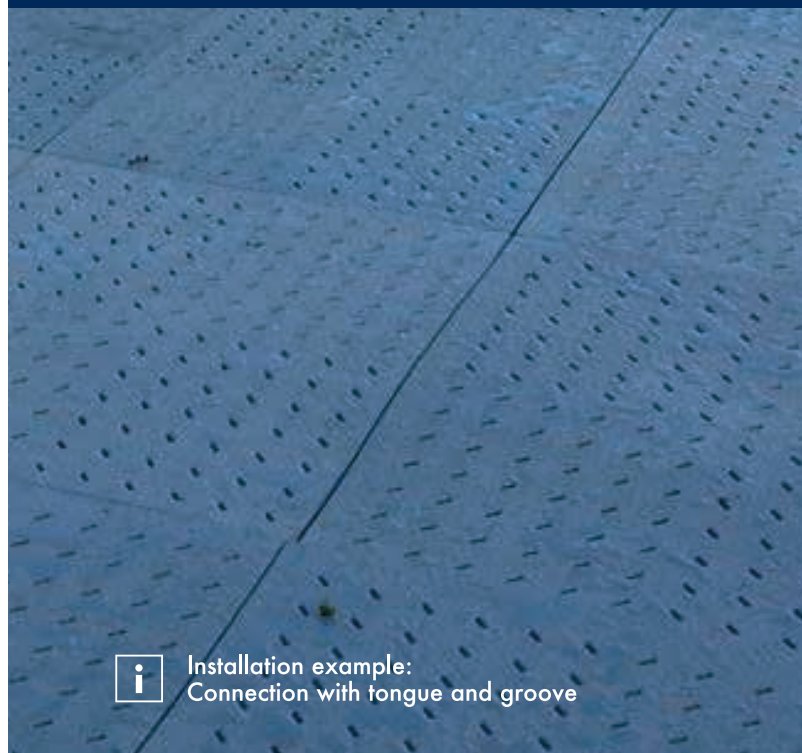

Installation example:
Connection with tongue and groove

Technical data:

Length: 970mm
Width: 830mm
Height: 23mm
Load capacity: 15t/m²
Weight: 15kg
Cover area: ..... approx. 0,8m²
Colour: ..... Anthracite
Material: ..... PVC residence

Note: The mat is also suitable for boxes and stables, but only useful if there is a drain.